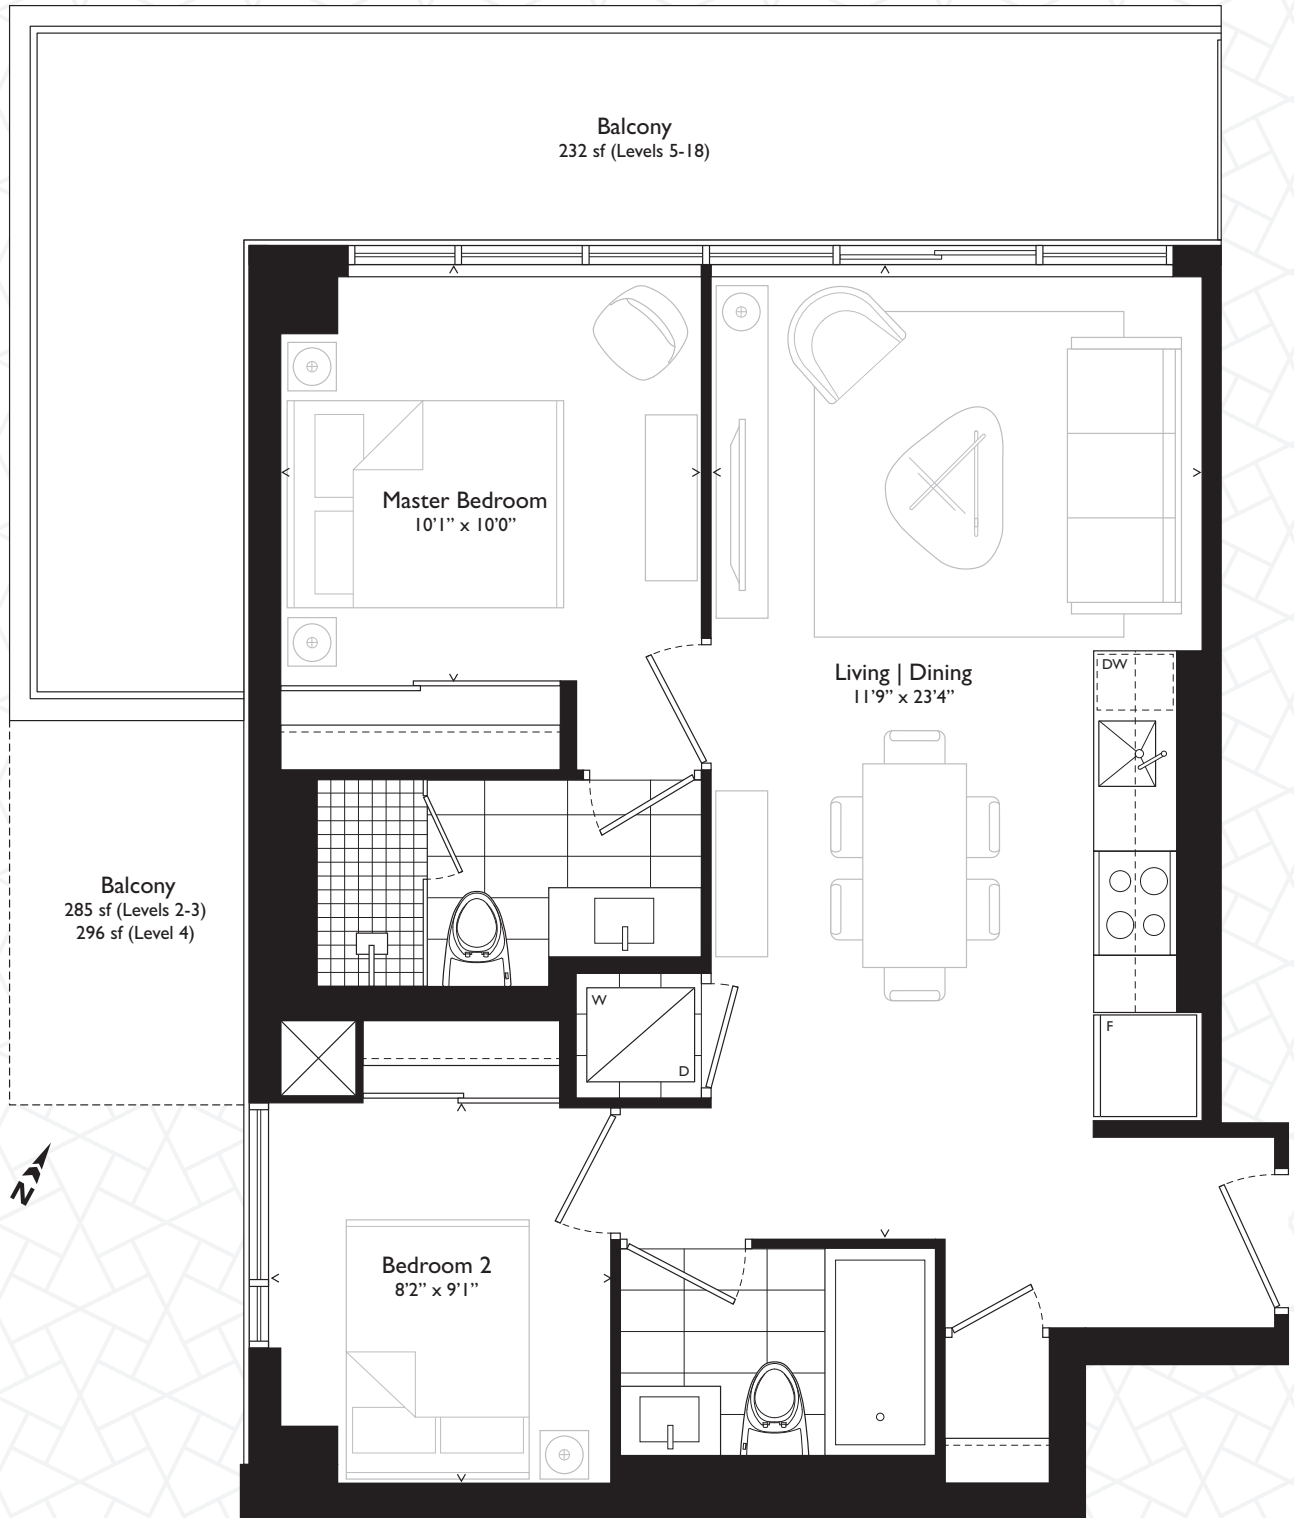

02

Two Bedroom

708 SF INTERIOR
232 SF EXTERIOR

Suite	Exterior
1802 1702 1602 1502 1402 1302 1202	232 sf
1102 1002 902 802 702 602 502	
402	296 sf
302 202	285 sf

All sizes and specifications are subject to change without notice. E.&O.E.

7 ON THE PARK
TORONTO