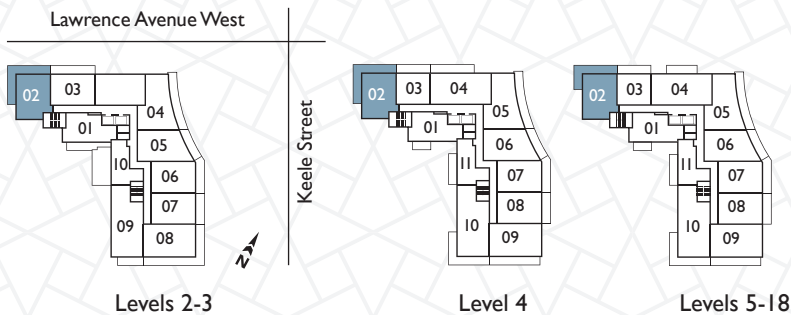

02

Two Bedroom

708 SF INTERIOR
232 SF EXTERIOR

Suite	Exterior
1802 1702 1602 1502 1402 1302 1202	232 sf
1102 1002 902 802 702 602 502	
402	296 sf
302 202	285 sf

All sizes and specifications are subject to change without notice. E.&O.E.