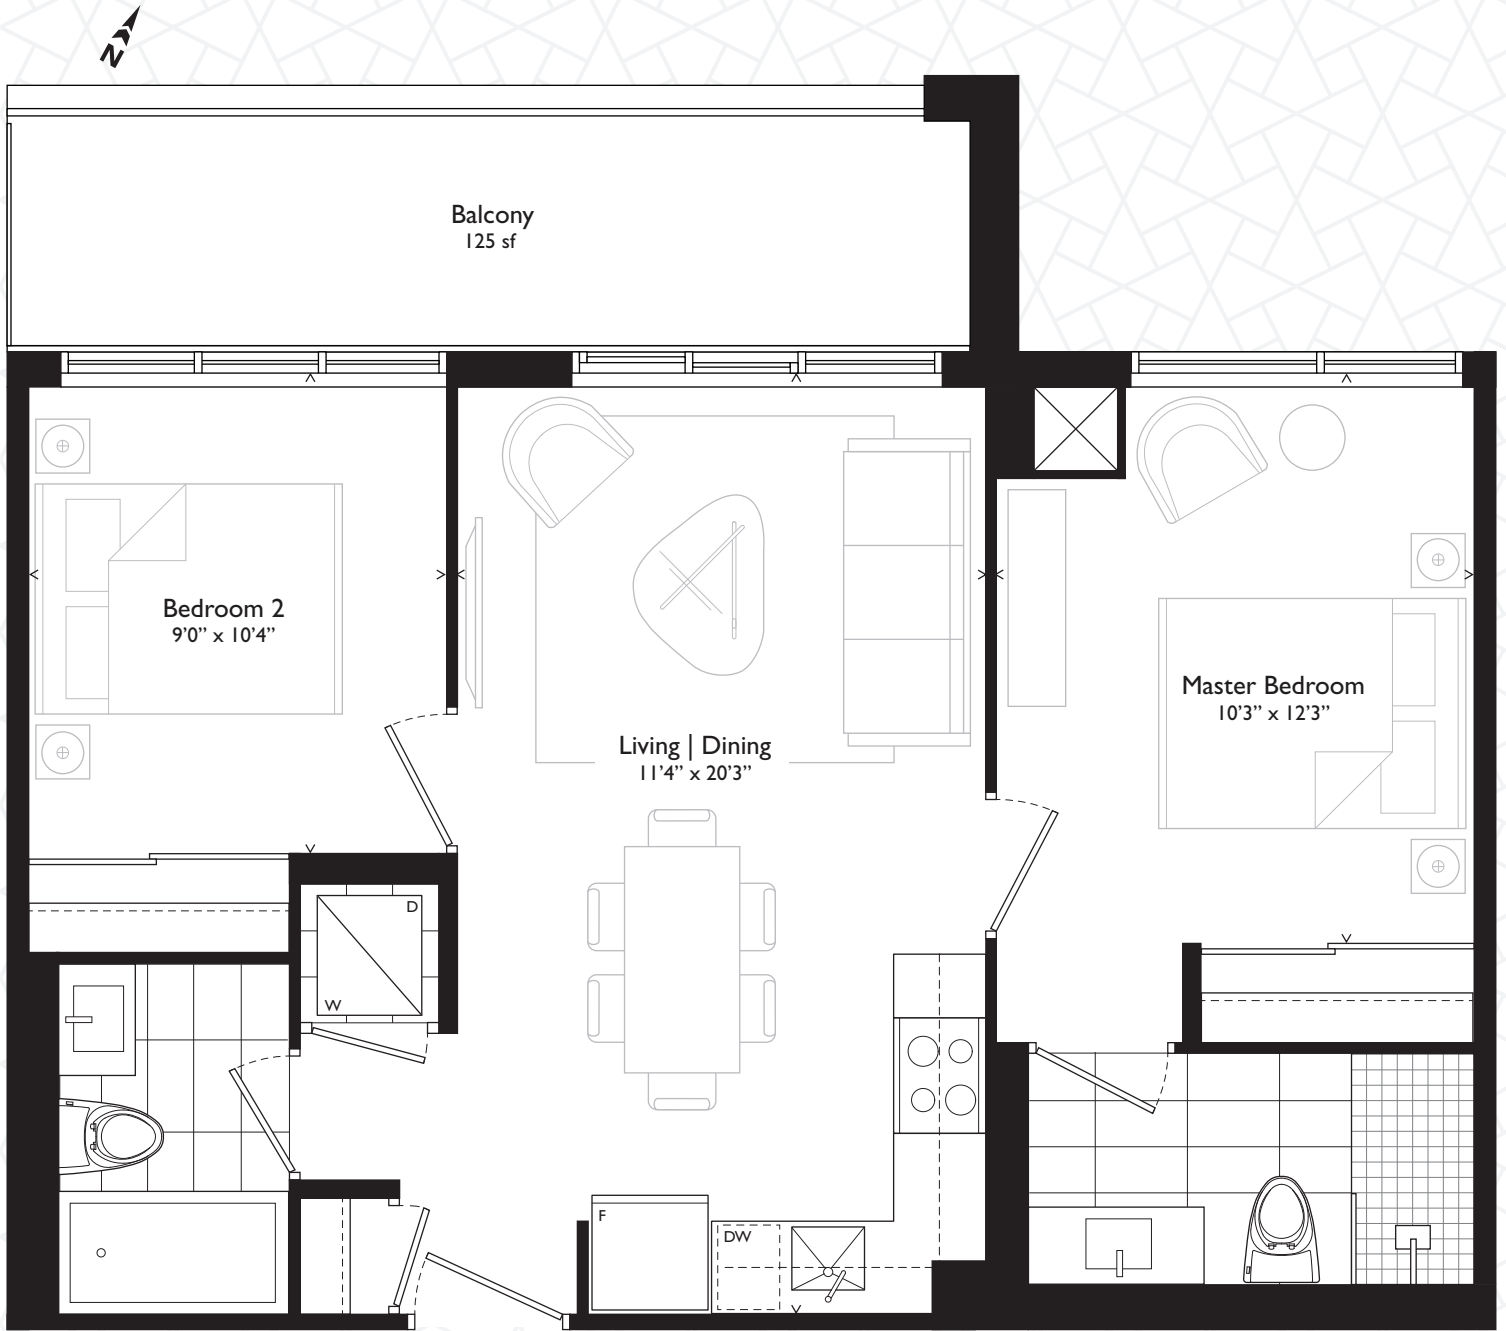

03

Two Bedroom

672 SF INTERIOR
125 SF EXTERIOR

Suite
1803 | 1703 | 1603

Exterior
125 sf

All sizes and specifications are subject to change without notice. E.&O.E.

7 ON THE PARK
TORONTO