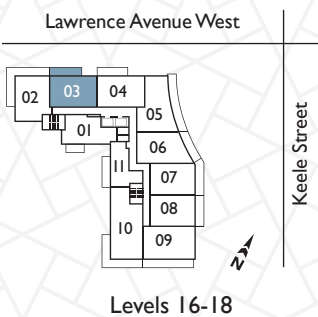

03

Two Bedroom

672 SF INTERIOR
125 SF EXTERIOR

Suite
1803 | 1703 | 1603

Exterior
125 sf

All sizes and specifications are subject to change without notice. E.&O.E.

7 ON THE PARK
TORONTO