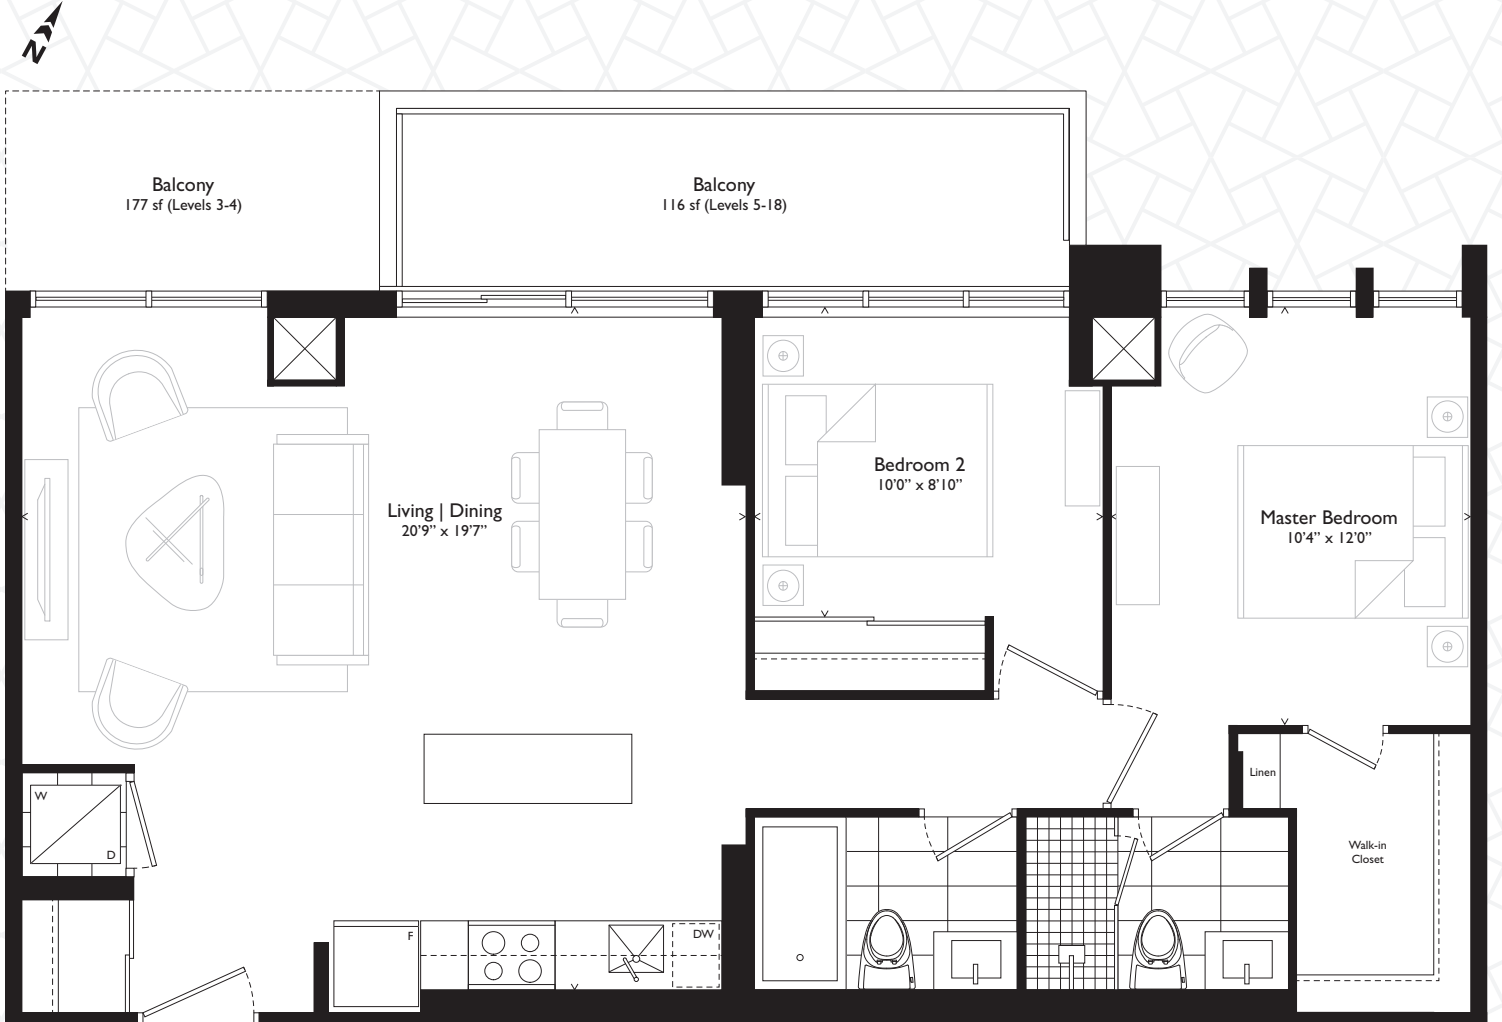

## Two Bedroom

898 SF INTERIOR  
116 SF EXTERIOR

Suite	Exterior
1504   1404   1304   1204   1104	116 sf
1004   904   804   704   604   504	
404   304	177 sf

All sizes and specifications are subject to change without notice. E.&O.E.