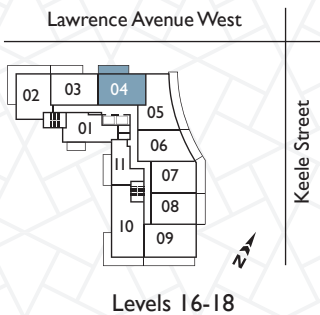

04

Two Bedroom

677 SF INTERIOR

116 SF EXTERIOR

Suite
1804 | 1704 | 1604

Exterior
116 sf

All sizes and specifications are subject to change without notice. E.&O.E.

7 ON THE PARK
TORONTO