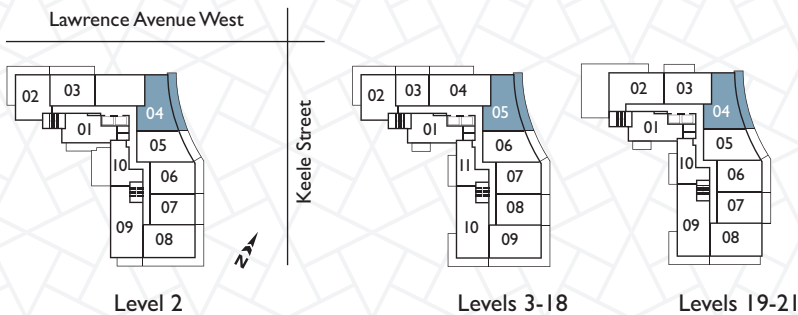

05

Two Bedroom

769 SF INTERIOR
229 SF EXTERIOR

Suite	Exterior
UPH 2104 MPH 2004 LPH 1904	229 sf
1805 1705 1605 1505 1405 1305 1205 1105	229 sf
1005 905 805 705 605 505 405 305	229 sf
204	229 sf

All sizes and specifications are subject to change without notice. E.&O.E.