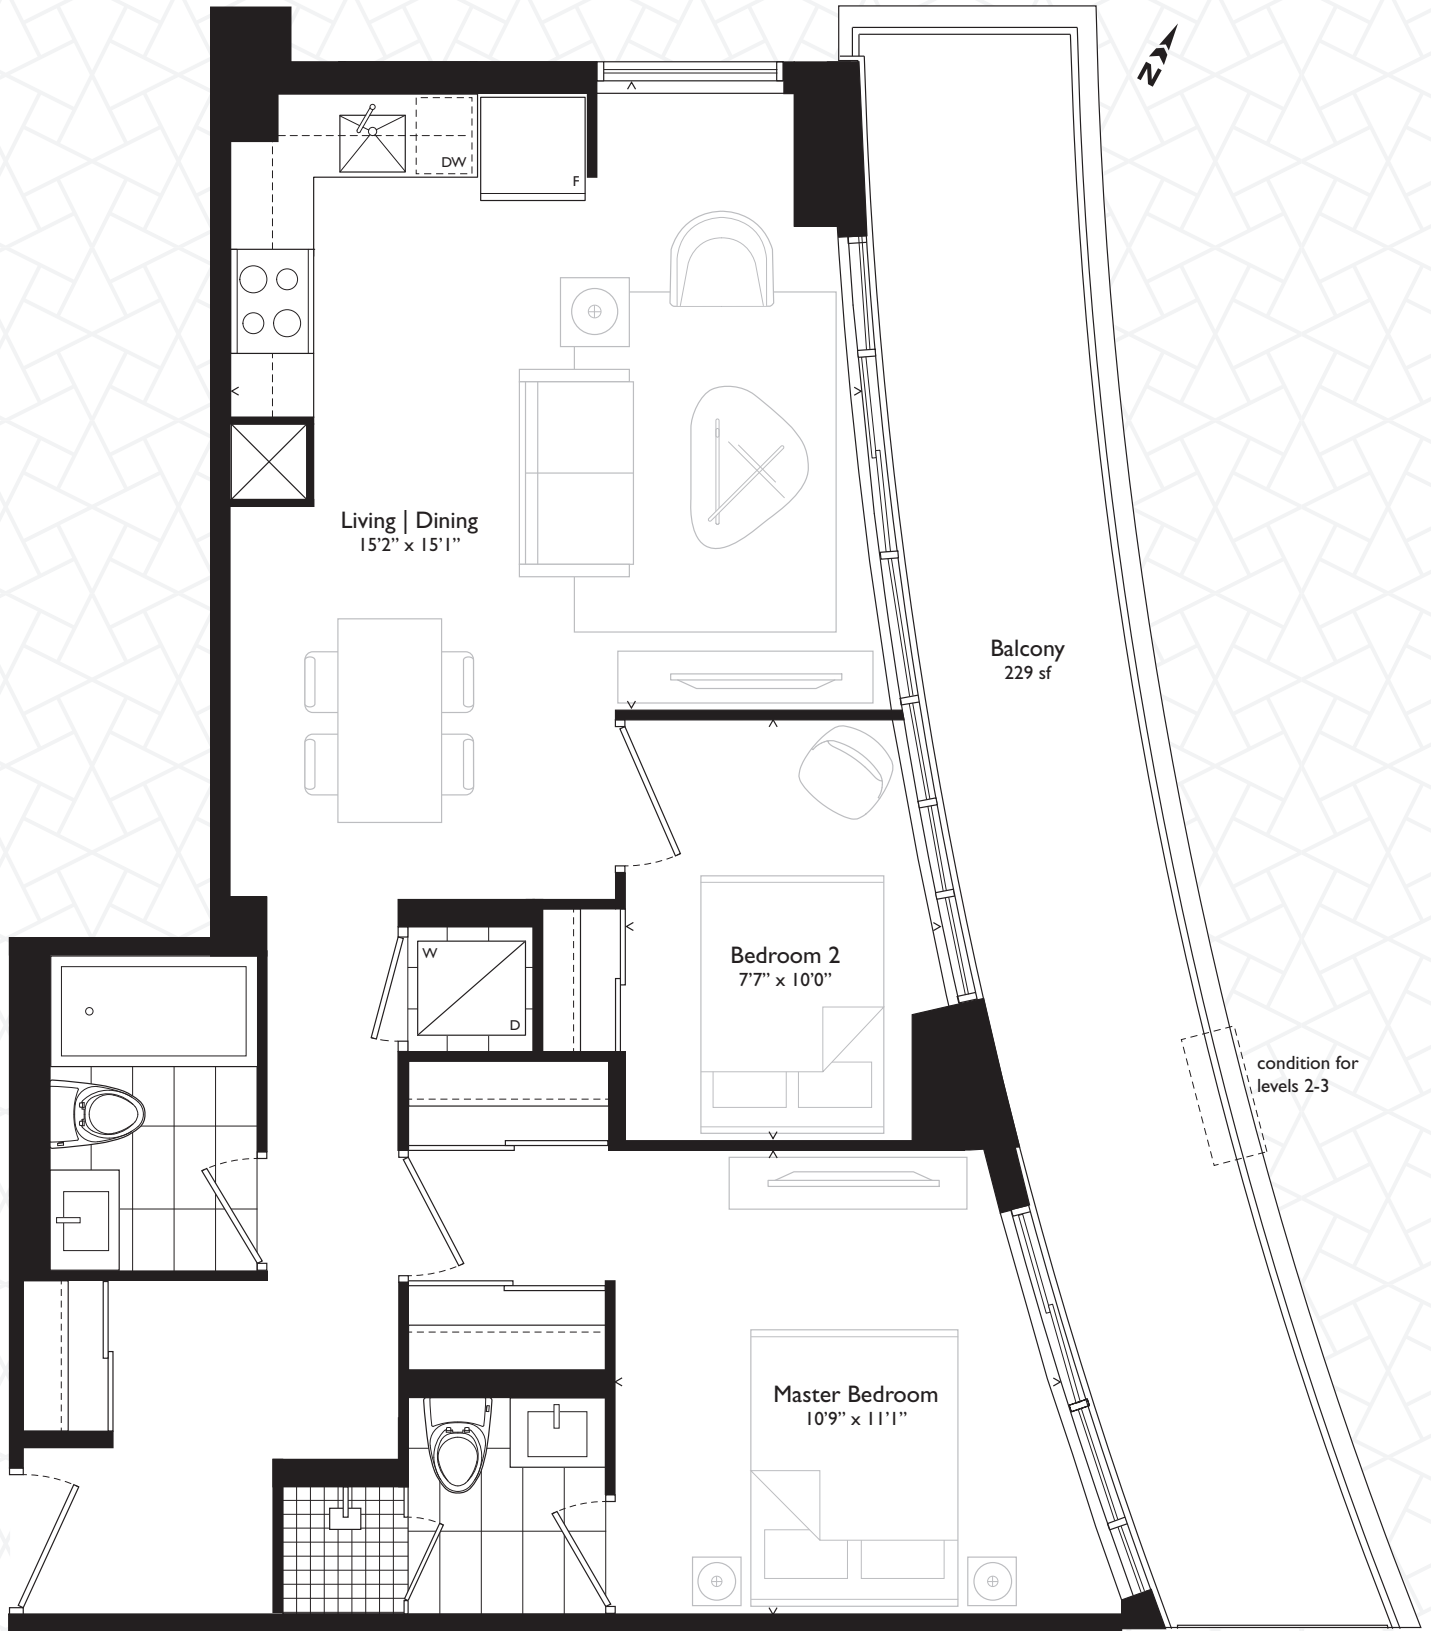

05

Two Bedroom

769 SF INTERIOR
229 SF EXTERIOR

Suite	Exterior
UPH 2104 MPH 2004 LPH 1904	229 sf
1805 1705 1605 1505 1405 1305 1205 1105	229 sf
1005 905 805 705 605 505 405 305	229 sf
204	229 sf

All sizes and specifications are subject to change without notice. E.&O.E.

7 ON THE PARK
TORONTO