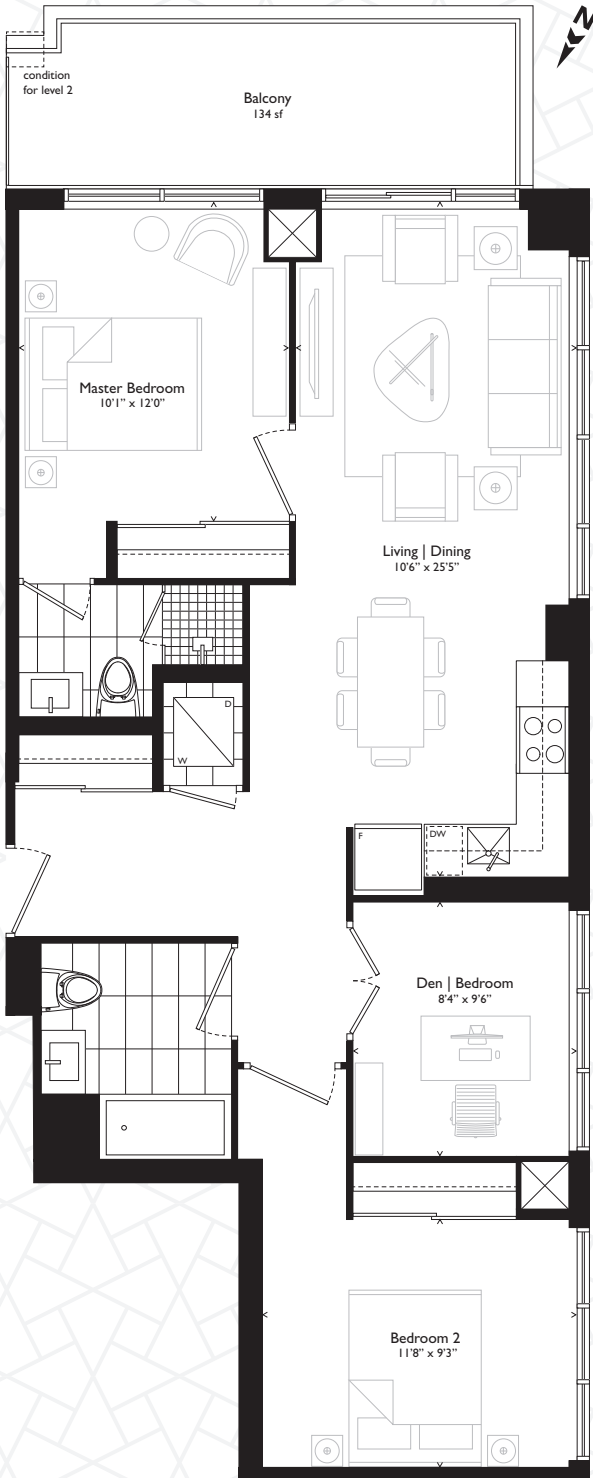

# 10A

## Two Bedroom + Den / Three Bedroom

950 SF INTERIOR

134 SF EXTERIOR

Option 1:  
Two Bedroom + Den

Option 2:  
Three Bedroom

Suite	Exterior
710   610   510   410   310	134 sf
209	134 sf

All sizes and specifications are subject to change without notice. E.&O.E.

**7 ON THE PARK**  
TORONTO