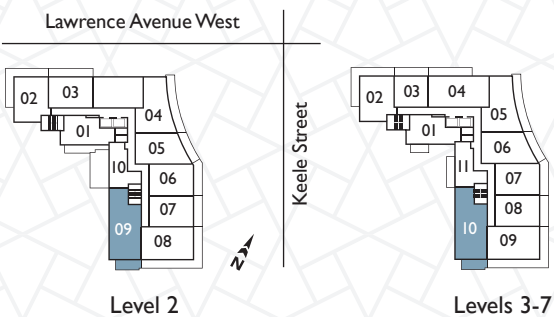

## Two Bedroom + Den / Three Bedroom

950 SF INTERIOR

134 SF EXTERIOR

Option 1:  
Two Bedroom + Den

Option 2:  
Three Bedroom

Suite	Exterior
710   610   510   410   310	134 sf
209	134 sf

All sizes and specifications are subject to change without notice. E.&O.E.