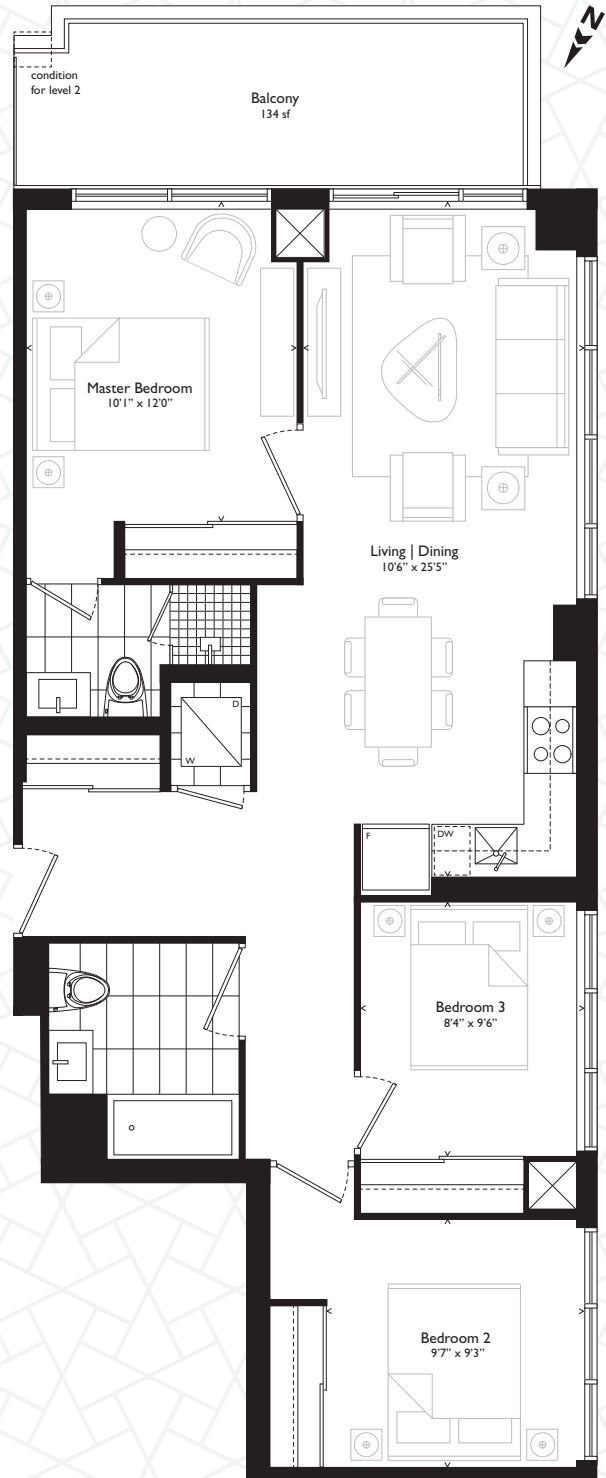

# 10A

## Two Bedroom + Den / Three Bedroom

950 SF INTERIOR

134 SF EXTERIOR

Option 1:  
Two Bedroom + Den

Option 2:  
Three Bedroom

Suite	Exterior
710   610   510   410   310	134 sf
209	134 sf

All sizes and specifications are subject to change without notice. E.&O.E.

**7 ON THE PARK**  
TORONTO